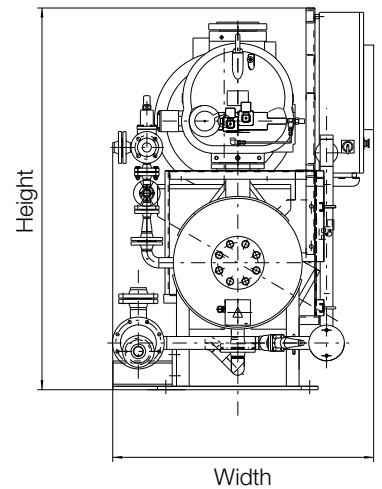

UNIT TYPE	PROVISIONAL WEIGHT (kg)	PROVISIONAL LENGTH (mm)	HEIGHT (mm)	WIDTH (mm)
FM125L	2800	3100	1750	1270
FM160S	3300	3200	1780	1300
FM160M	3250	3220	1780	1300
FM160L	3300	3220	1780	1300

"For reference use only! The dimensions indicated and the components depicted on our reference units do not necessarily correspond with the dimensions and /or components of your project"