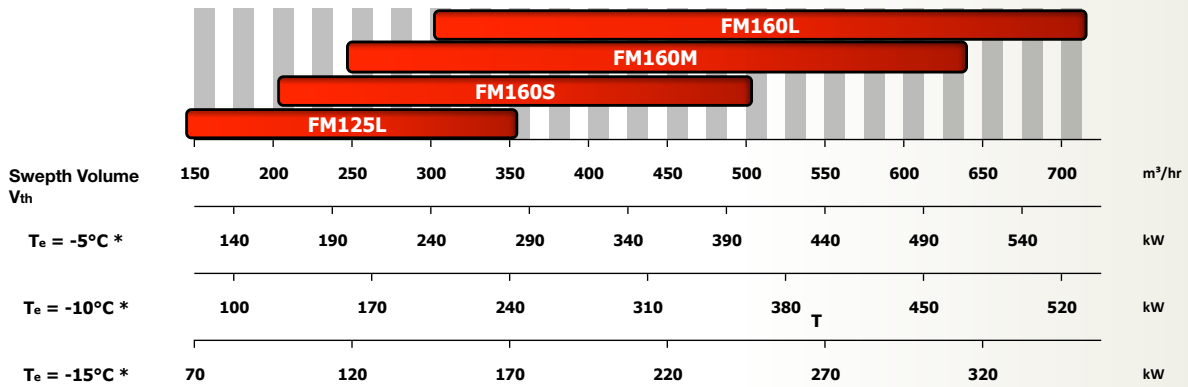

* Refrigerant NH₃
T_c = 35°C

ITEM	LIMIT VALUE		REMARKS
Maximum Discharge Gas Pressure ¹⁾ [barG]	20		
Maximum Suction Gas Pressure [barG]	4,99		
Minimum Suction Gas Pressure [barG]	-0,8		
Maximum Compression Ratio [-]	L Port	6	
	M Port	10	
Maximum Suction Gas Temperature [°C]	85		Please consult Mycom to go outside the design limit.
Maximum Discharge Gas Temperature [°C]	90		Please consult Mycom to go outside the design limit.
Minimum Suction Gas Temperature [°C]	-60		
Maximum Suction Super Heat [K]	30		Discharge temperature limit has higher priority than suction super heat limit.
Maximum Oil Supply Temperature to bearing [°C]	60		In operation more than 13 mm²/s viscosity is required
Standard Rotation Speed [rpm]	1500 - 3600		

1) Standstill is included.