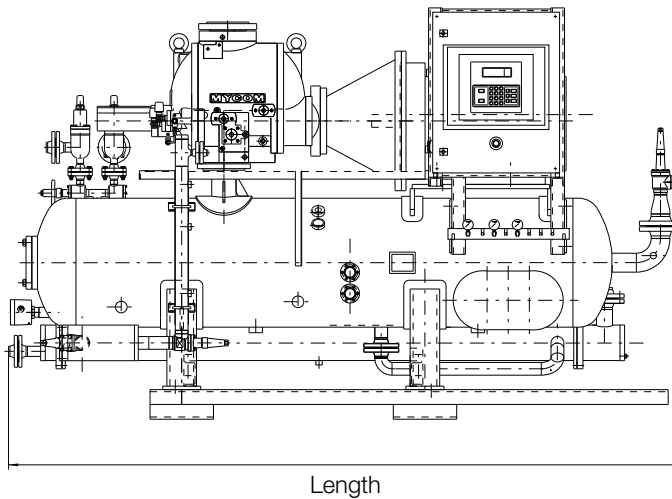

UNIT TYPE	PROVISIONAL WEIGHT (kg)	PROVISIONAL LENGTH (mm)	HEIGHT (mm)	WIDTH (mm)
FM125L	2800	3100	1750	1270
FM160S	3300	3200	1780	1300
FM160M	3250	3220	1780	1300
FM160L	3300	3220	1780	1300

"For reference use only! The dimensions indicated and the components depicted on our reference units do not necessarily correspond with the dimensions and /or components of your project"