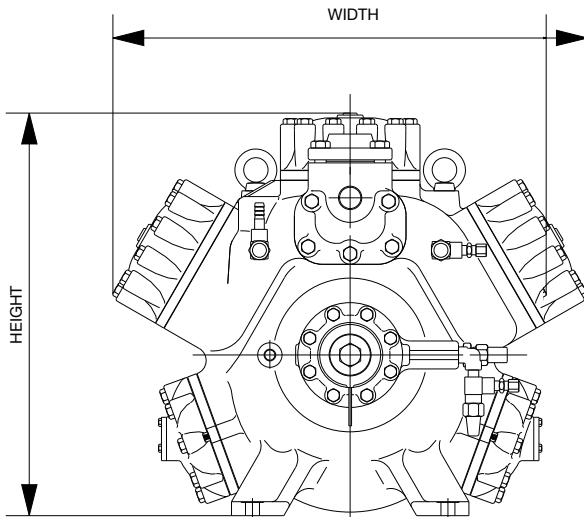

TYPE	WEIGHT (kg)	WIDTH (mm)	LENGTH (mm)	HEIGHT (mm)
6HK	360	710	750	640

\* Refrigerant: N6HK=NH<sub>3</sub> , C6HK=CO<sub>2</sub>  
 C6HK : T<sub>c</sub> = -10°C / N6HK : T<sub>e</sub> = 30°C  
 N6HK : Indicator is heating capacity