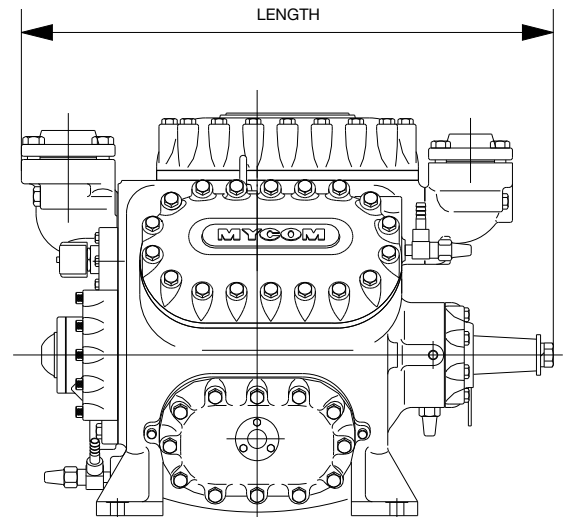

TYPE	WEIGHT (kg)	WIDTH (mm)	LENGTH (mm)	HEIGHT (mm)
6HK	360	710	750	640

\* Refrigerant: N6HK=NH<sub>3</sub> , C6HK=CO<sub>2</sub>  
 C6HK : T<sub>c</sub> = -10°C / N6HK : T<sub>e</sub> = 30°C  
 N6HK : Indicator is heating capacity