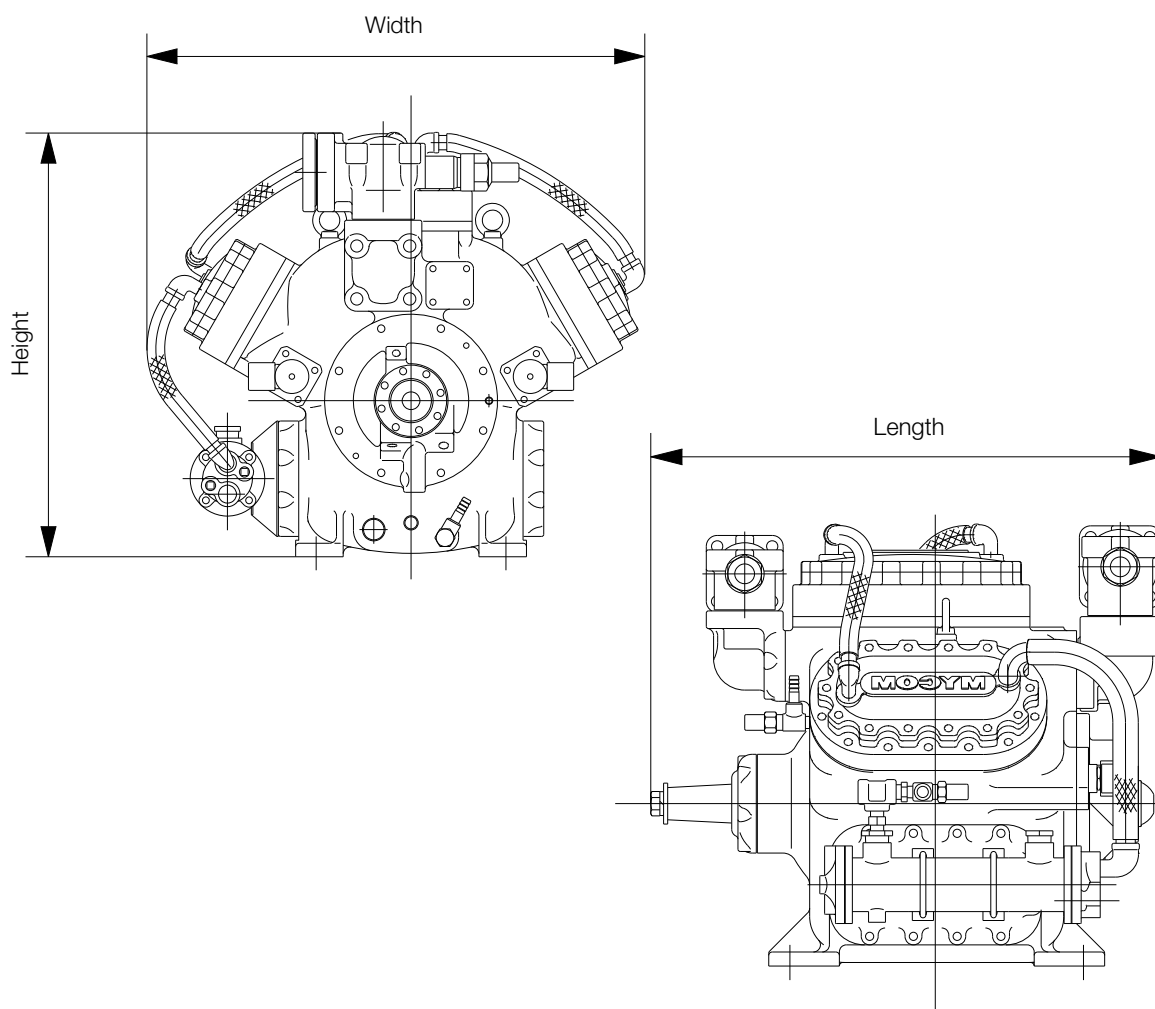

TYPE	WEIGHT (kg)	HEIGHT (mm)	WIDTH (mm)	LENGTH (mm)
4K	250	588	575	714
6K	280	625	636	723
8K	300	666	658	763

\* Refrigerant NH<sub>3</sub>  
T<sub>c</sub> = 35°C

ITEM	LIMIT VALUE	REMARKS
Maximum discharge pressure [barG]	23	
Maximum suction pressure [barG]	6.86 1)	
Minimum suction pressure [barG]	-0.733	
Maximum differential pressure [barG]	19.6	Pd-Ps
Design pressure [barG]	14.6 / 26	Low/High
Maximum compression ratio [-]	NH <sub>3</sub> ≤ 8	Limited on discharge temperature
Maximum discharge temperature [°C]	NH <sub>3</sub> : 140	
Minimum suction temperature [°C]	-60	
Maximum oil supply temperature [°C]	50	Oil cooler outlet
Suction superheat [K]	> 0 , ≤20	
Minimum/maximum cooling water inlet/ outlet temperature [°C]	15 / 50	Water temperature for head covers ≤ 50
Minimum/maximum rotation speed (rpm)	900 / 1800	